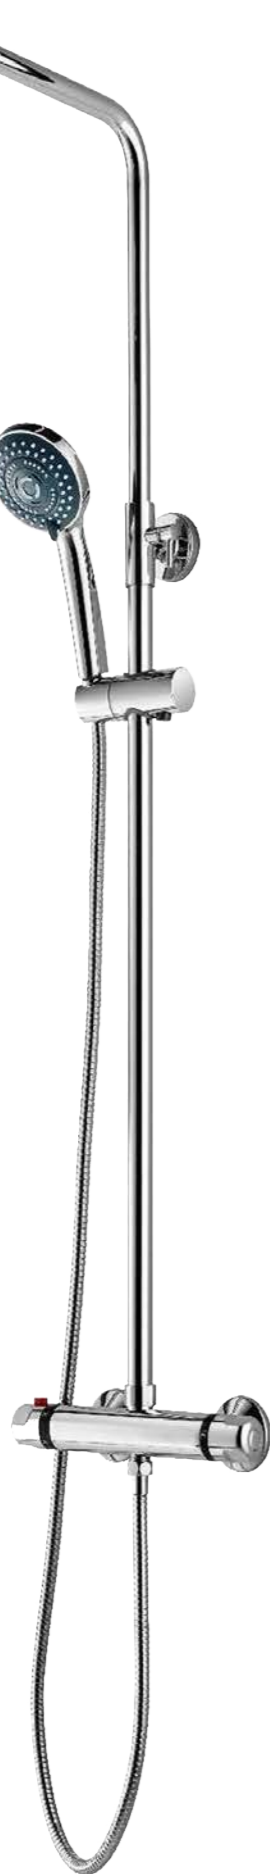

Lyra Thermostatic Shower Set

Product Code: SL-5007
RRP: £203.99
#600-3-570

Dimensions
73 (H) x 75 (L) x 280 (W) mm (thermostatic bar)
1290 (H) x 350 (L) mm (shower rail)
Ø 200mm (top shower head)