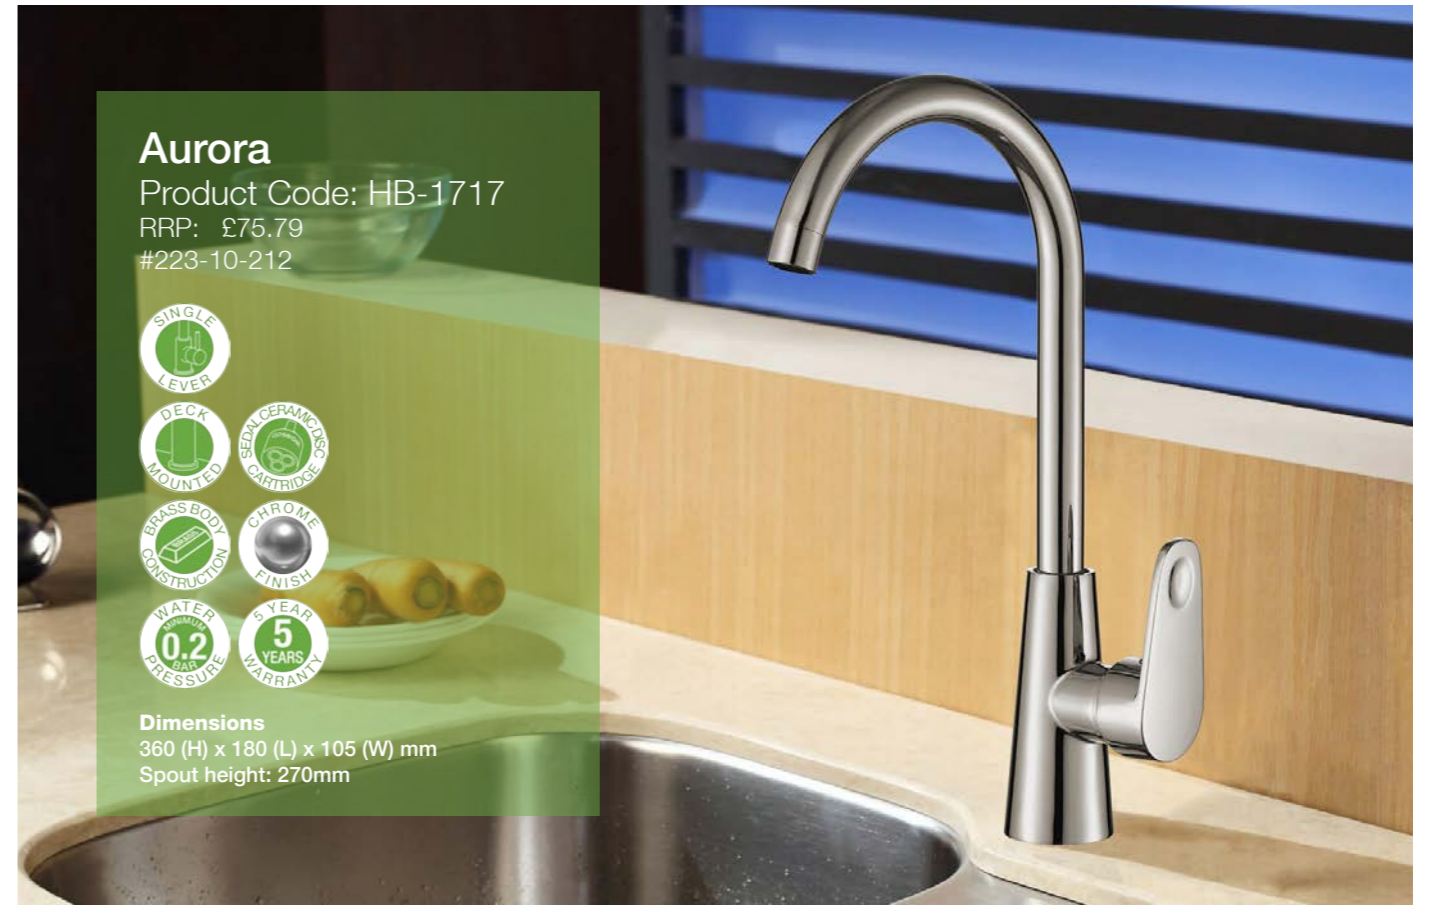

KITCHEN RANGE

Ceres

Product Code: SF-6269
RRP: £104.69
#308-10-293

- DOUBLE LEVER
- BRASS BODY CONSTRUCTION
- DECK MOUNTED
- CHROME FINISH
- WATER PRESSURE 0.2 BAR
- 5 YEAR WARRANTY

Dimensions:
340 (H) x 250 (L) x 144 (W) mm
Spout height: 232mm

Teles

Product Code: SF-6045
RRP: £72.09
#212-10-202

- DOUBLE X-HEAD
- BRASS BODY CONSTRUCTION
- DECK MOUNTED
- CHROME FINISH
- WATER PRESSURE 0.2 BAR
- 5 YEAR WARRANTY

Dimensions:
290 (H) x 187 (L) x 155 (W) mm
Spout height: 220mm

Aurora

Product Code: HB-1717
RRP: £75.79
#223-10-212

- SINGLE LEVER
- DECK MOUNTED
- BRASS BODY CONSTRUCTION
- WATER PRESSURE 0.2 BAR
- SERIAL CERAMIC CARTRIDGE
- CHROME FINISH
- 5 YEAR WARRANTY

Dimensions
360 (H) x 180 (L) x 105 (W) mm
Spout height: 270mm

Vitalis

Product Code: CP-1768
RRP: £75.79
#223-10-212

- SINGLE LEVER
- DECK MOUNTED
- BRASS BODY CONSTRUCTION
- WATER PRESSURE 0.2 BAR
- SERIAL CERAMIC CARTRIDGE
- CHROME FINISH
- 5 YEAR WARRANTY

Dimensions
357 (H) x 220 (L) x 115 (W) mm
Spout height: 255mm

lode

Product Code: SF-6280
RRP: £76.19
#224-10-213

- SINGLE LEVER
- DECK MOUNTED
- BRASS BODY CONSTRUCTION
- WATER PRESSURE 0.2 BAR
- SERIAL CERAMIC CARTRIDGE
- BLACK & CHROME FINISH
- 5 YEAR WARRANTY

Dimensions
305 (H) x 195 (L) x 90 (W) mm
Spout height: 223mm

Kitchen Mixer Taps - Double Handles

Kitchen Mixer Taps - Single Lever Handle