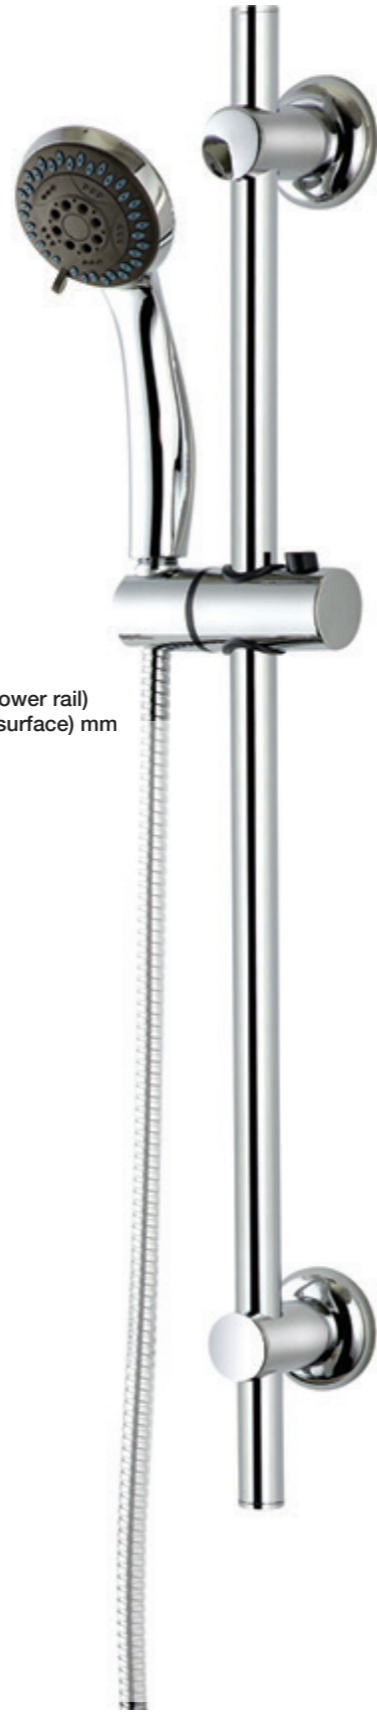

Product Code: SF-6635-BAR-BG
RRP: £124.49
#366-10-348

Dimensions
53 (H) x 61 (L) x 272 (W) mm

Altea Shower Head with Rail

Product Code: SL-5005
RRP: £61.19
#180-3-171

Dimensions
705 (H) x Ø 22 (W) mm (shower rail)
205 (H) x Ø 200 (shower surface) mm (shower head)