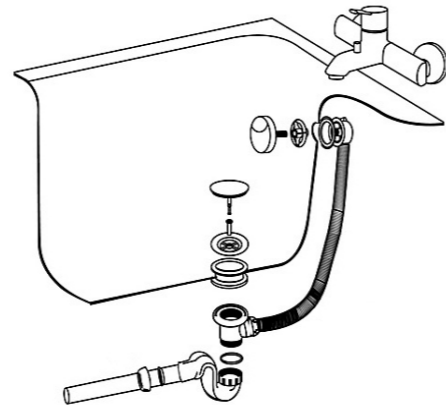

Chrome Round Click Clack Bath Waste (with Overflow)

Product Code: BWO-CC-70
RRP: £40.79
#120-6-114

Dimensions
Stainless steel flange: Ø 68mm, Click clack lid: Ø 42mm
Overflow: Ø 60.5mm, Stretchable flexible pipe: 700mm
Width: Standard G1 1/2

Chrome Round Chain Bath Waste (with Overflow)

Product Code: BWO-CHAIN-70
RRP: £15.99
#47-6-45

Dimensions
Stainless steel flange: Ø 70mm, Chain brass lid: Ø 44mm
Overflow: Ø 62.5mm, Stretchable flexible pipe: 700mm
Width: Standard G1 1/2

Chrome Brass Dome Bath Plug

Product Code: BWO-POPUP-COVER
RRP: £8.49
#25-10-24

Dimensions
Height: Adjustable between 54.5 to 74mm
Lid: Ø 70mm (Ø 42mm inlet)

Black Brass Dome Bath Plug

Product Code: BWO-POPUP-COVER-BLK
RRP: £9.59
#28-10-27

Dimensions
Height: Adjustable between 54.5 to 74mm
Lid: Ø 70mm (Ø 42mm inlet)

Chrome Round Pop-Up Bath Waste (with Overflow)

Product Code: BWO-POPUP-70
RRP: £37.39
#110-6-105

Dimensions
Stainless steel flange: Ø 70mm, Pop-up lid: Ø 44mm
Overflow: Ø 62.5mm, Stretchable flexible pipe: 700mm
Width: Standard G1 1/2

Gold Brass Dome Bath Plug

Product Code: BWO-POPUP-COVER-G
RRP: £9.89
#29-10-28

Dimensions
Height: Adjustable between 54.5 to 74mm
Lid: Ø 70mm (Ø 42mm inlet)

Brass Click Clack Basin Waste Spring

Product Code: CCWASTE-SPRING
RRP: £2.69
#8-20-7

Dimensions
Height: 45mm (54.5mm with pop-up)
Thread: 15.5mm connect to waste body (7.9mm connect to lid)