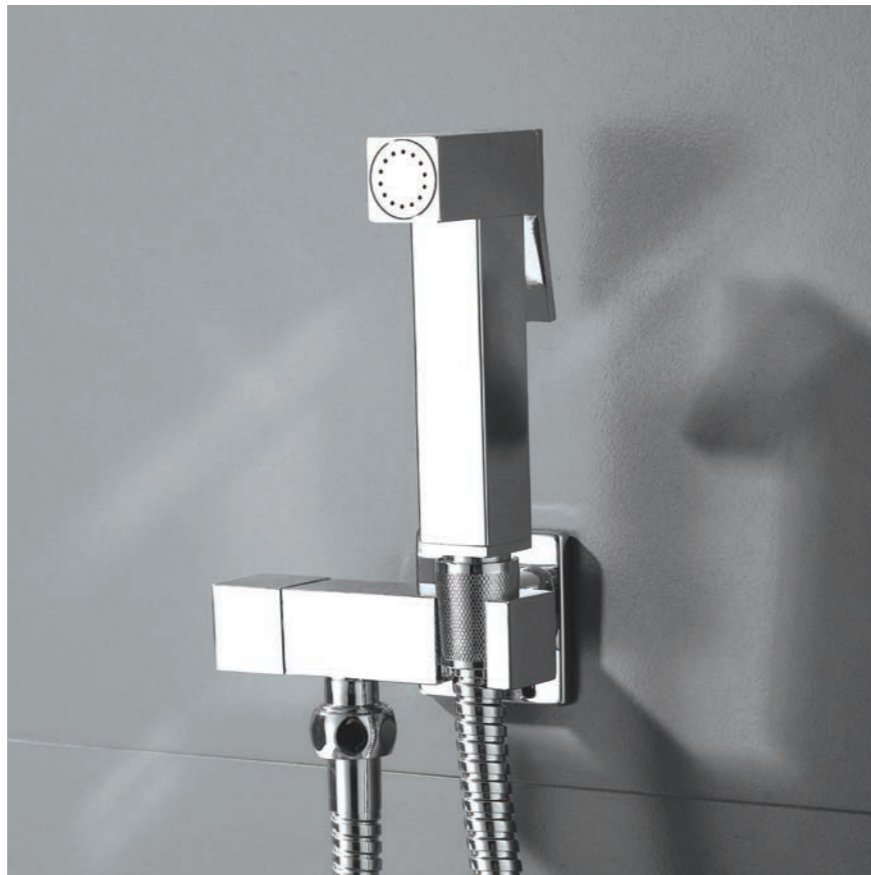

Aero Chrome Concealed Brass Douche / Shattaf Set

Product Code: CAW-015
RRP: £146.19
#430-10-409

Dimensions
118 (H) x 62 (L) x 22 (W) mm (spray head)
64 (H) x 76 (L) x 103 (W) mm (stop valve unit)
70 (H) x 8 (L) x 135 (W) mm (plate)

Aero Black Concealed Brass Douche / Shattaf Set

Product Code: CAW-015-BLK
RRP: £160.89
#473-10-450

Dimensions
118 (H) x 62 (L) x 22 (W) mm (spray head)
64 (H) x 76 (L) x 103 (W) mm (stop valve unit)
70 (H) x 8 (L) x 135 (W) mm (plate)

Riva Square Brass Douche / Shattaf Set

Product Code: CAW-012
RRP: £63.59
#187-20-177

Dimensions
120 (H) x 55 (L) x 22 (W) mm (spray head)
40 (H) x 69 (L) x 24 (W) mm (stop valve)

Riva Square Brass Thermostatic Douche / Shattaf Set

Product Code: CAW-012-TH-SQ
RRP: £122.09
#359-20-341

Dimensions
120 (H) x 55 (L) x 22 (W) mm (spray head)
40 (H) x 69 (L) x 24 (W) mm (stop valve)
112 (H) x 35 (L) x 69 (W) mm (thermostatic valve)

Aero Brushed Gold Concealed Brass Douche / Shattaf Set

Product Code: CAW-015-BG
RRP: £168.39
#495-10-471

Dimensions
118 (H) x 62 (L) x 22 (W) mm (spray head)
64 (H) x 76 (L) x 103 (W) mm (stop valve unit)
70 (H) x 8 (L) x 135 (W) mm (plate)

Aero Rose Gold Concealed Brass Douche / Shattaf Set

Product Code: CAW-015-RG
RRP: £168.39
#495-10-471

Dimensions
118 (H) x 62 (L) x 22 (W) mm (spray head)
64 (H) x 76 (L) x 103 (W) mm (stop valve unit)
70 (H) x 8 (L) x 135 (W) mm (plate)