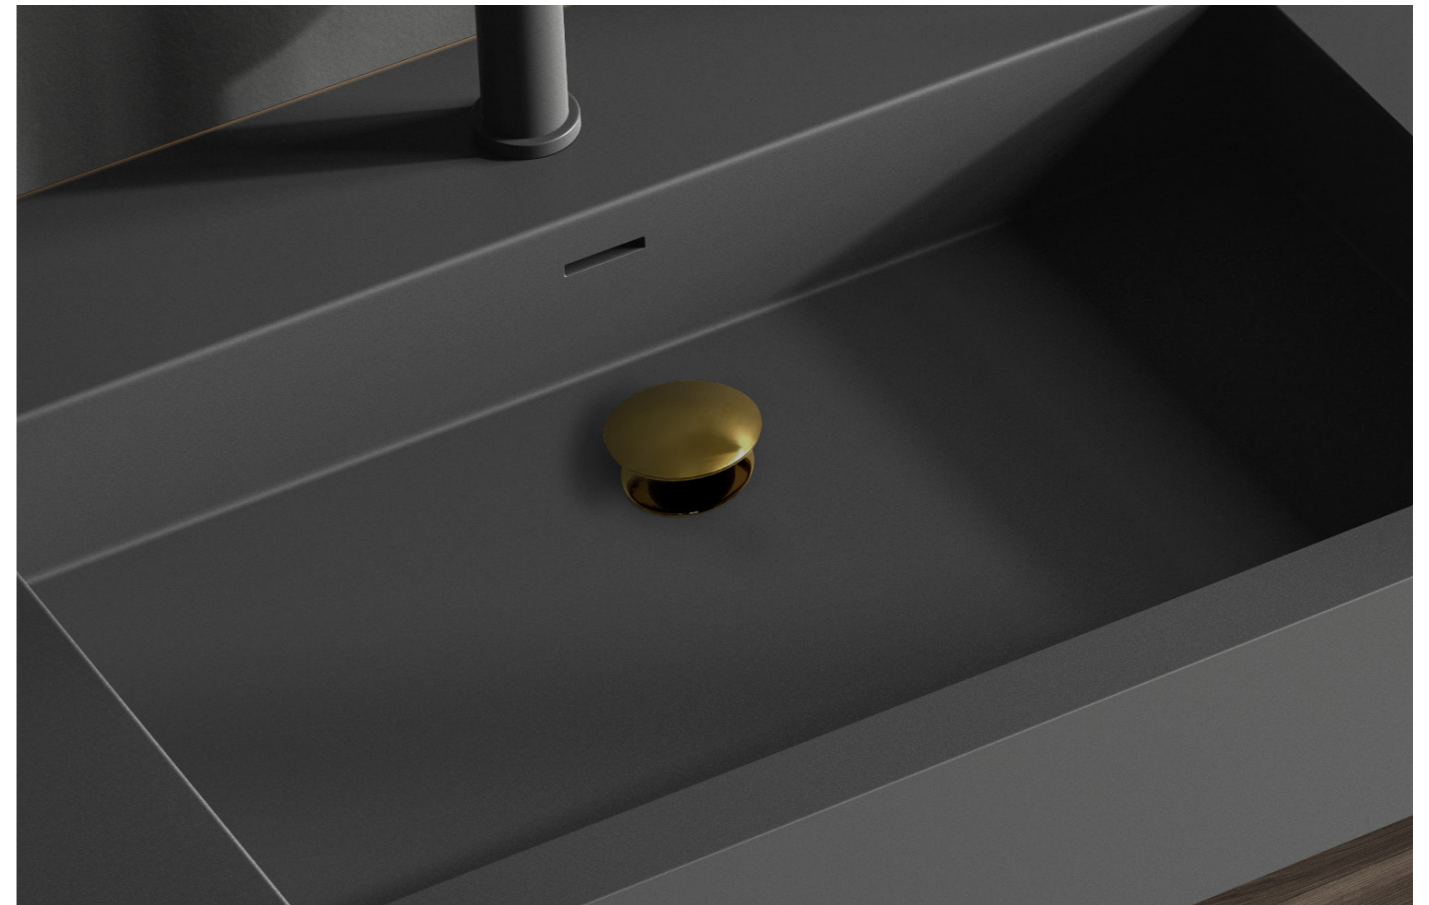

Brushed Gold Dome Slotted Basin Waste (with Brass Nut)

Product Code: CCWASTE-RM-BG
RRP: £13.99
#41-20-39

Dimensions
Height: 93mm (103mm with pop-up lid)
Width: Standard G1 1/4 (65mm pop-up lid)

Brushed Gold Dome Unslotted Basin Waste (with Brass Nut)

Product Code: CCWASTE-RM-US-BG
RRP: £13.99
#41-20-39

Dimensions
Height: 93mm (103mm with pop-up lid)
Width: Standard G1 1/4 (65mm pop-up lid)

Gold Dome Slotted Basin Waste (with Brass Nut)

Product Code: CCWASTE-RM-G
RRP: £13.99
#41-20-39

Dimensions
Height: 93mm (103mm with pop-up lid)
Width: Standard G1 1/4 (65mm pop-up lid)

Gold Dome Unslotted Basin Waste (with Brass Nut)

Product Code: CCWASTE-RM-US-G
RRP: £13.99
#41-20-39

Dimensions
Height: 93mm (103mm with pop-up lid)
Width: Standard G1 1/4 (65mm pop-up lid)

Gold Dome Slotted Basin Waste (with Tube Extension & Brass Nut)

Product Code: CCWASTE-RM-TU-G
RRP: £19.09
#56-20-54

Dimensions
Height: 93mm (103mm with pop-up lid, 203mm with tube extension)
Width: Standard G1 1/4 (65mm pop-up lid)

Gold Dome Unslotted Basin Waste (with Tube Extension & Brass Nut)

Product Code: CCWASTE-RM-TU-US-G
RRP: £19.09
#56-20-54

Dimensions
Height: 93mm (103mm with pop-up lid, 203mm with tube extension)
Width: Standard G1 1/4 (65mm pop-up lid)