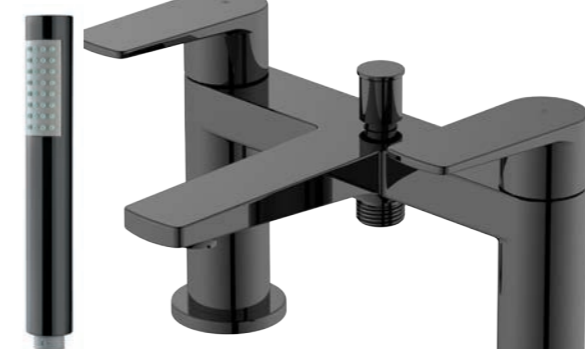

Dimensions
159 (H) x 147 (L) x 229 (W) mm
Spout height: 86mm

Monobloc Bathroom Basin Taps & Bath / Shower Mixer Sets

Monobloc Bathroom Basin Taps & Bath / Shower Mixer Sets

Ios Black Bathroom Basin Mixer Tap (40mm Cartridge) - Incl. Waste

Product Code: SL-3152-BLK
RRP: £108.49
#319-10-303

Dimensions
147 (H) x 138 (L) x 42 (W) mm
Spout height: 83mm

Ios Black Bathroom Basin Mixer Tap (35mm Cartridge) - Incl. Waste

Product Code: SL-3153-BLK
RRP: £97.29
#286-10-272

Dimensions
141 (H) x 126 (L) x 38 (W) mm
Spout height: 74mm

Ios Black Deck Mounted Bath & Shower Mixer

Product Code: SL-3151-BLK
RRP: £186.99
#550-6-523

Dimensions
159 (H) x 147 (L) x 229 (W) mm
Spout height: 86mm

Ios Black Deck Mounted Bath Filler

Product Code: SL-3155-BLK
RRP: £164.59
#484-6-460

Dimensions
159 (H) x 147 (L) x 229 (W) mm
Spout height: 86mm

Ios Brushed Gold Bathroom Basin Mixer Tap (40mm Cartridge) - Incl. Waste