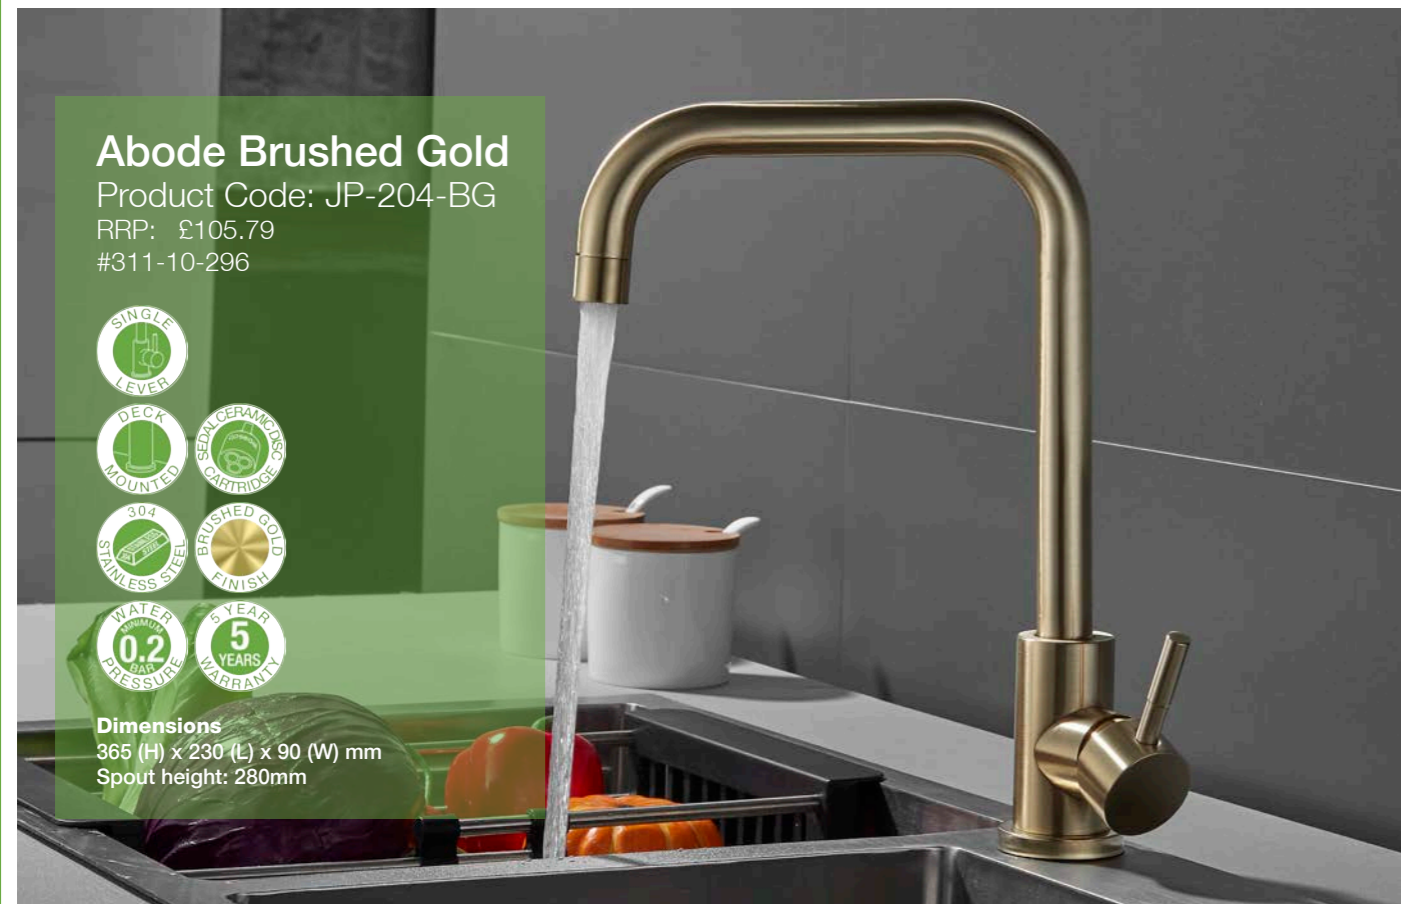

Abode Brushed Gold

Product Code: JP-204-BG
RRP: £105.79
#311-10-296

Dimensions
365 (H) x 230 (L) x 90 (W) mm
Spout height: 280mm