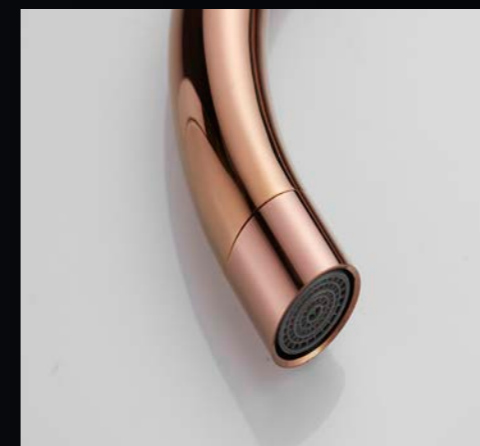

Premium Lida

Product Code: SF 6243-RG

RRP: £94

Dimensions

300 (H) x 190 (L) x 100 (W) mm

Spout height: 220mm

Minimum water pressure: 0.5 bar