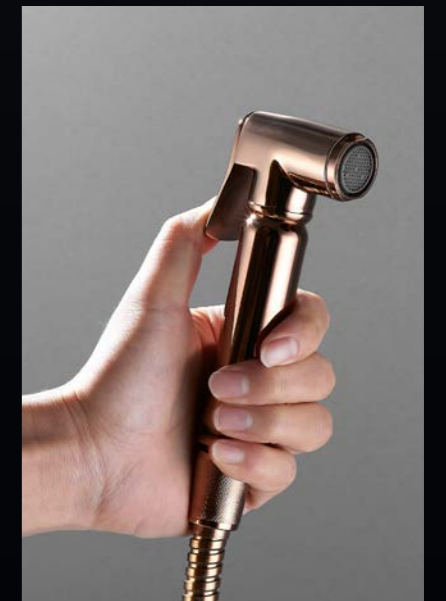

**Premium Evan All-In-One Brass
Thermostatic Douche / Shattaf Set**

Product Code: SF-TH 01-RG
RRP: £180

Dimensions
135 (H) x 63 (L) x 25 (W) mm (spray head)
160 (H) x 77 (L) x 83 (W) mm (valve unit)
Minimum water pressure: 0.5 bar