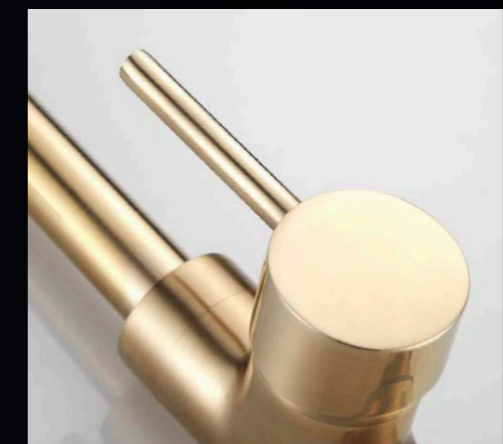

T-Adapter Valve

Product Code:
T-VALVE

**Premium Evelyne
(Detachable Head)**

Product Code: SF 6290-RG
RRP: £340

Dimensions:

495 (H) x 295 (L) x 90 (W) mm
225 (L) mm (Swivel Spout)
Spout height: 93mm (Pullout Handspray)
171mm (Swivel Spout)
Minimum water pressure: 1 bar

Premium Aspire

Product Code: JP 205-BG

RRP: £112

Dimensions

380 (H) x 235 (L) x 90 (W) mm

Spout height: 270mm

Minimum water pressure: 0.5 bar

Premium Aspire

Product Code: JP 205-RG

RRP: £112

Dimensions

380 (H) x 235 (L) x 90 (W) mm

Spout height: 270mm

Minimum water pressure: 0.5 bar

Premium Lida

Product Code: SF 6243-BG

RRP: £94

Dimensions

300 (H) x 190 (L) x 100 (W) mm

Spout height: 220mm

Minimum water pressure: 0.5 bar

Premium Lida

Product Code: SF 6243-RG

RRP: £94