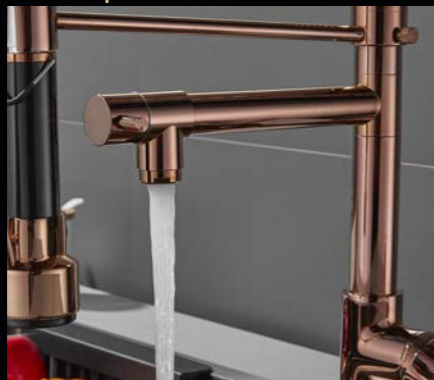

**Premium Evelyne
(Detachable Head)**

Product Code: SF 6290-RG
RRP: £340

Dimensions:

495 (H) x 295 (L) x 90 (W) mm
225 (L) mm (Swivel Spout)
Spout height: 93mm (Pullout Handspray)
171mm (Swivel Spout)
Minimum water pressure: 1 bar