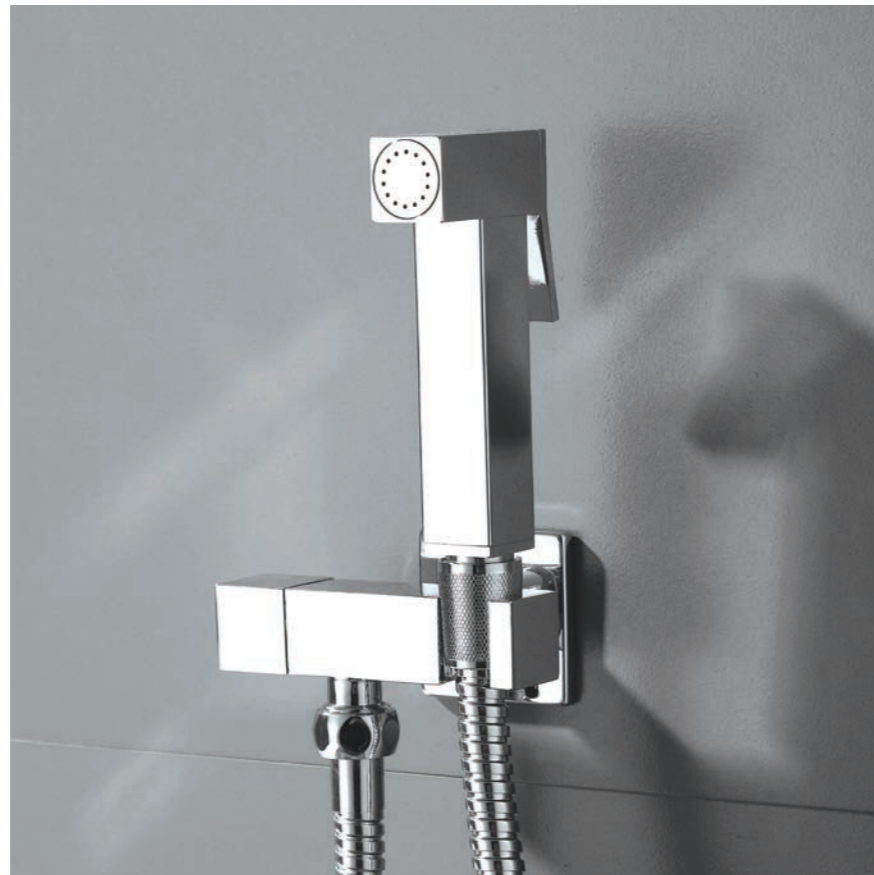

Aqua Concealed Thermostatic Douche / Shattaf Set

Product Code: CAW011-THC
RRP: £114

Dimensions
135 (H) x 63 (L) x 25 (W) mm (spray head)
55 (H) x 83 (L) x 28 (W) mm (stop valve)
125 (H) x 58 (L) x 83 (W) mm Disc: Ø 79mm (thermostatic valve)
Minimum water pressure: 0.5 bar

Spring Portable Douche / Shattaf Set

Product Code: CAW-TR011
RRP: £31.20

Dimensions
125 (H) x 70 (L) x 30 (W) mm (spray head)
53 (H) x 40 (L) x 39 (W) mm (stop valve)
Minimum water pressure: 0.5 bar

STANDARD BATHROOM RANGE

Aqua Gold Douche / Shattaf Set

Product Code: CAW013
RRP: £62.40

Dimensions
136 (H) x 62 (L) x 27 (W) mm (spray head)
55 (H) x 81 (L) x 27 (W) mm (stop valve)
Minimum water pressure: 0.5 bar

Riva Square Brass Douche / Shattaf Set