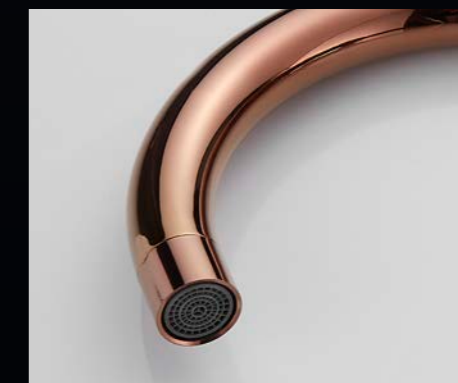

Premium Vita

Product Code: HB 0017-RG
RRP: £88

Dimensions:
302 (H) x 185 (L) x 198 (W) mm
Spout height: 215mm
Minimum water pressure: 0.5 bar