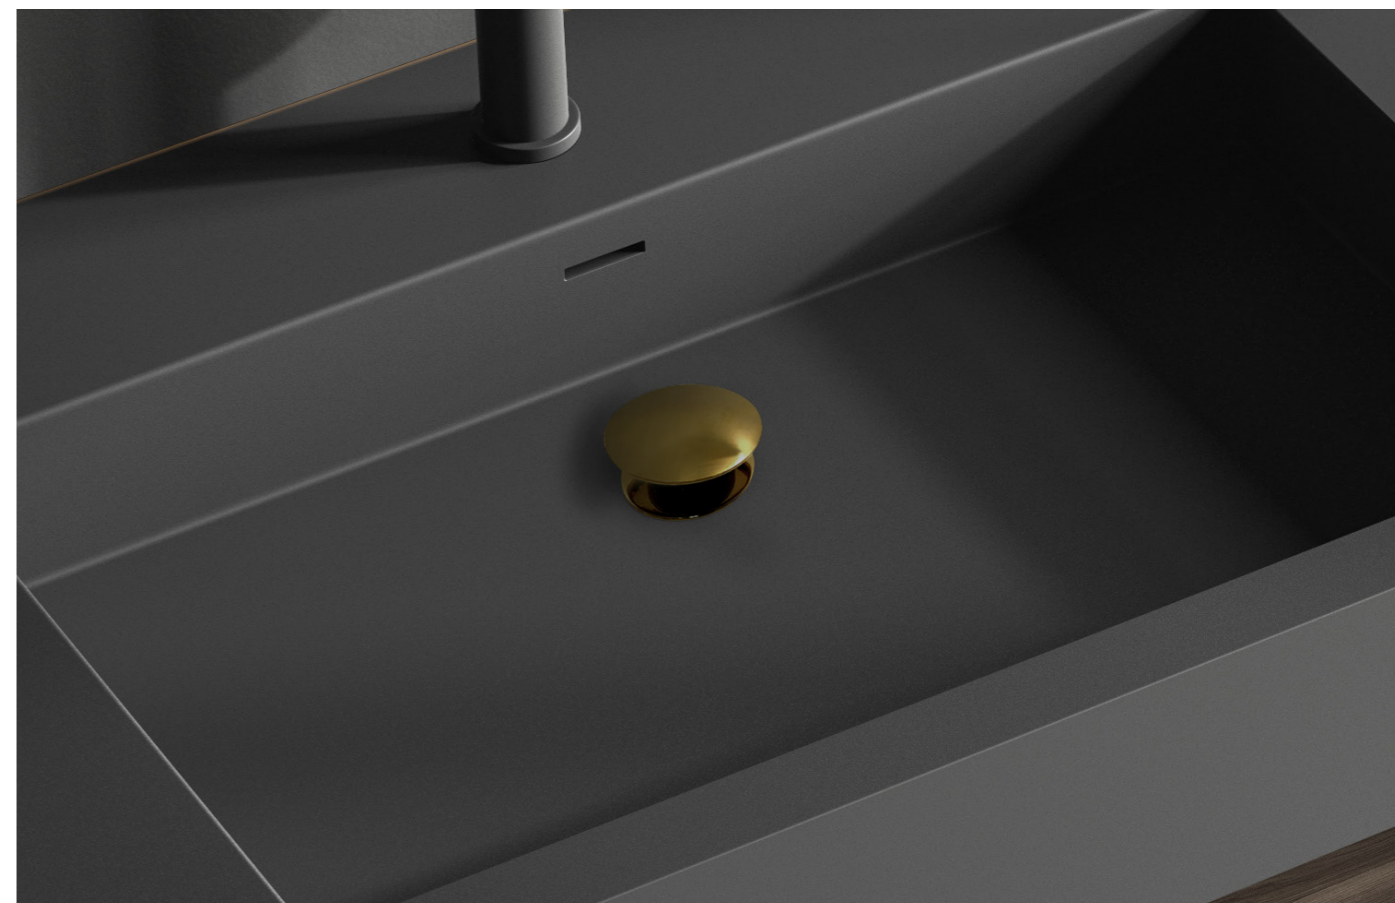

Chrome Square Mushroom Slotted Waste

Product Code: CCWASTE-PSS-SQ
RRP: £17.20

Dimensions
Height: 100mm (110mm with pop-up)
Width: Standard G1 1/4 (68mm pop-up)

Chrome Square Mushroom Unslotted Waste

Product Code: CCWASTE-PSS-SQ-US
RRP: £17.20

Dimensions
Height: 100mm (110mm with pop-up)
Width: Standard G1 1/4 (68mm pop-up)

Gold Dome Slotted Waste

Product Code: G-WASTE
RRP: £32

Dimensions
Height: 74mm (84mm with pop-up, 199mm with tube extension)
Width: Standard G1 1/4 (65mm pop-up)