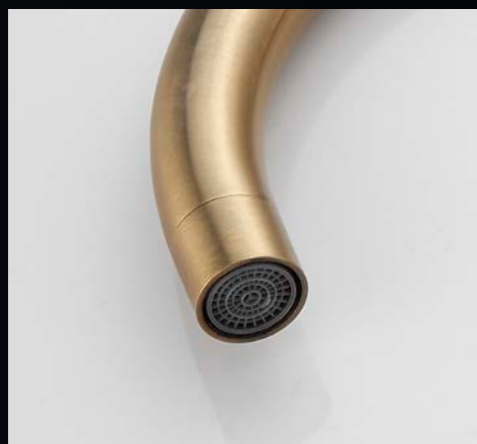

T-Adapter Valve

Product Code:
T-VALVE

**Premium Evelyne
(Detachable Head)**

Product Code: SF 6290-RG
RRP: £340

Dimensions:

495 (H) x 295 (L) x 90 (W) mm
225 (L) mm (Swivel Spout)
Spout height: 93mm (Pullout Handspray)
171mm (Swivel Spout)
Minimum water pressure: 1 bar

Minimum water pressure: 0.5 bar

Premium Abode

Product Code: JP 204-RG

RRP: £112

Dimensions

365 (H) x 230 (L) x 90 (W) mm

Spout height: 280mm

Minimum water pressure: 0.5 bar

Premium Aspire

Product Code: JP 205-BG

RRP: £112

Dimensions

380 (H) x 235 (L) x 90 (W) mm

Spout height: 270mm

Minimum water pressure: 0.5 bar

Premium Aspire

Product Code: JP 205-RG

RRP: £112

Dimensions

380 (H) x 235 (L) x 90 (W) mm

Spout height: 270mm

Minimum water pressure: 0.5 bar

Premium Lida

Product Code: SF 6243-BG