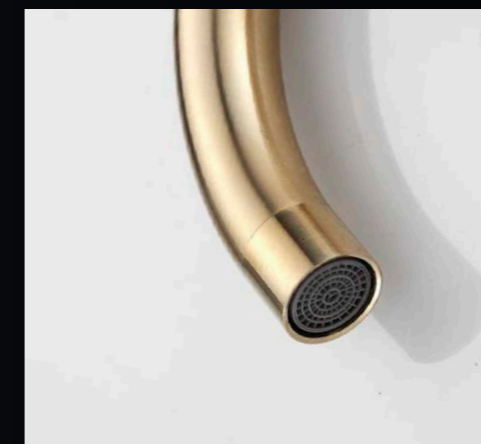

Product Code: JP 205-RG

RRP: £112

Dimensions

380 (H) x 235 (L) x 90 (W) mm

Spout height: 270mm

Minimum water pressure: 0.5 bar

Premium Lida

Product Code: SF 6243-BG

RRP: £94

Dimensions

300 (H) x 190 (L) x 100 (W) mm

Spout height: 220mm

Minimum water pressure: 0.5 bar

Premium Lida

Product Code: SF 6243-RG

RRP: £94