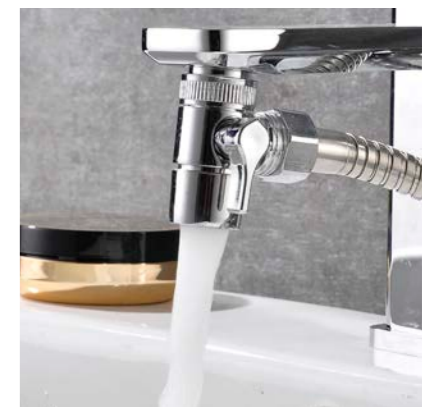

Aqua Concealed Thermostatic Douche / Shattaf Set

Product Code: CAW011-THC
RRP: £114

Dimensions
135 (H) x 63 (L) x 25 (W) mm (spray head)
55 (H) x 83 (L) x 28 (W) mm (stop valve)
125 (H) x 58 (L) x 83 (W) mm Disc: Ø 79mm (thermostatic valve)
Minimum water pressure: 0.5 bar

Spring Portable Douche / Shattaf Set

Product Code: CAW-TR011
RRP: £31.20

Dimensions
125 (H) x 70 (L) x 30 (W) mm (spray head)
53 (H) x 40 (L) x 39 (W) mm (stop valve)
Minimum water pressure: 0.5 bar

STANDARD BATHROOM RANGE