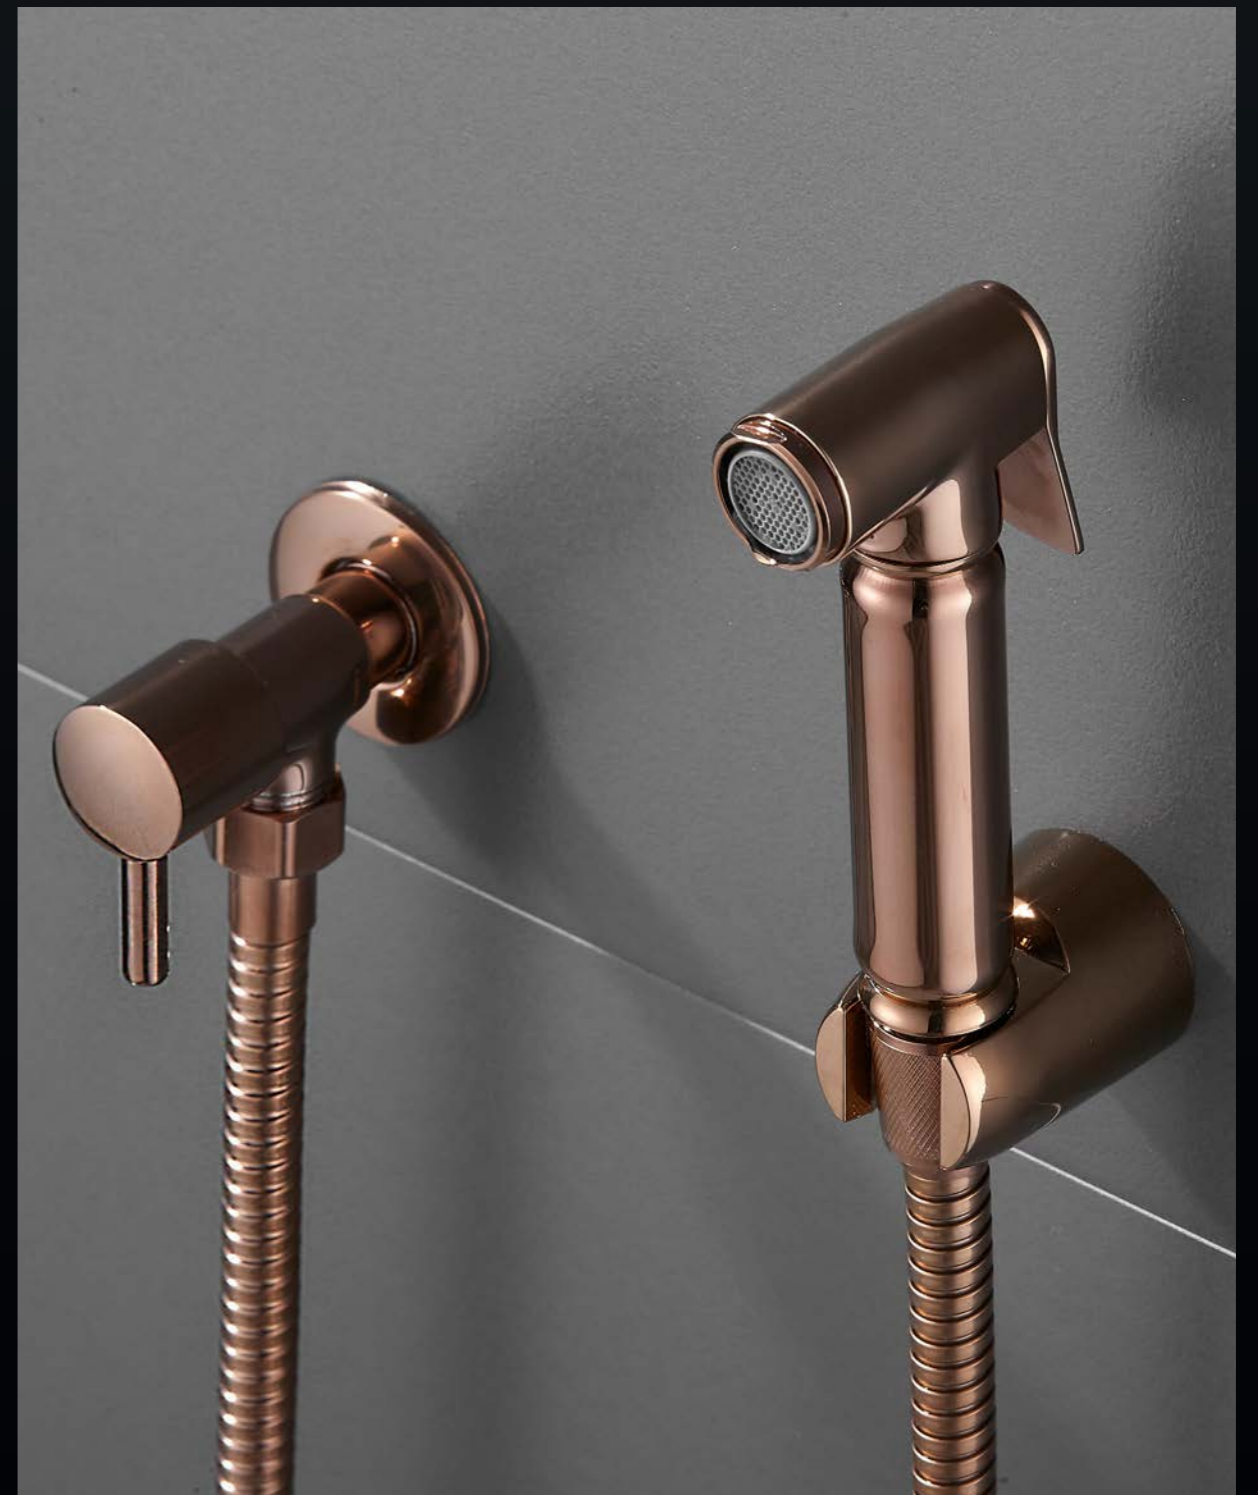

Product Code: HB 81039

RRP: £106.80

Dimensions

168 (H) x 165 (L) x 43 (W) mm

Spout height: 106mm

Minimum water pressure: 0.5 bar

Premium Moderna Deck Mounted Bath & Shower Mixer

Product Code: CA1001-BLK

RRP: £230

Dimensions

155 (H) x 150 (L) x 220 (W) mm

Spout height: 95mm

Minimum water pressure: 0.5 bar

**Premium Aqua Brass
Douche / Shattaf Set**

Product Code: CAW011-BK
RRP: £70

Dimensions

135 (H) x 63 (L) x 25 (W) mm (spray head)
55 (H) x 83 (L) x 28 (W) mm (stop valve)
Minimum water pressure: 0.5 bar

PREMIUM BATHROOM RANGE

**Premium Aqua Brass
Douche / Shattaf Set**

Product Code: CAW011-RG
RRP: £74