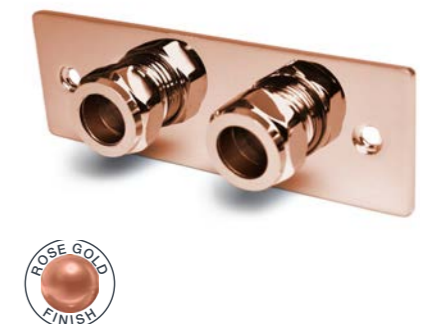

Chrome Pop Up Basin Replacement Plug (with Spare O-ring)

Product Code: CCWASTE-RMV

Dimensions
Height: 49mm (59.5mm with pop-up)
Width: Standard G1 1/4 (30mm pop-up)

Black Pop Up Basin Replacement Plug (with Spare O-ring)

Product Code: CCWASTE-RMV-blk

Dimensions
Height: 49mm (59.5mm with pop-up)
Width: Standard G1 1/4 (30mm pop-up)

Black Douche Wall Plate

Product Code:
DWP-01-BLK

Gold Douche Wall Plate

Product Code:
DWP-01-G

Rose Gold Douche Wall Plate

Product Code:
DWP-01-RG

1.2M / 1.5M Black Stainless Steel Hand Shower Flexi Pipe

Product Code:
SH120-BLK
SH150-BLK

1.2M / 1.5M Gold Stainless Steel Hand Shower Flexi Pipe

Product Code:
SH120-G
SH150-G

T-Adapter Valve

Product Code:
T-VALVE

**Premium Evelyne
(Detachable Head)**

Product Code: SF 6290-RG
RRP: £340

Dimensions:

495 (H) x 295 (L) x 90 (W) mm
225 (L) mm (Swivel Spout)
Spout height: 93mm (Pullout Handspray)
171mm (Swivel Spout)
Minimum water pressure: 1 bar