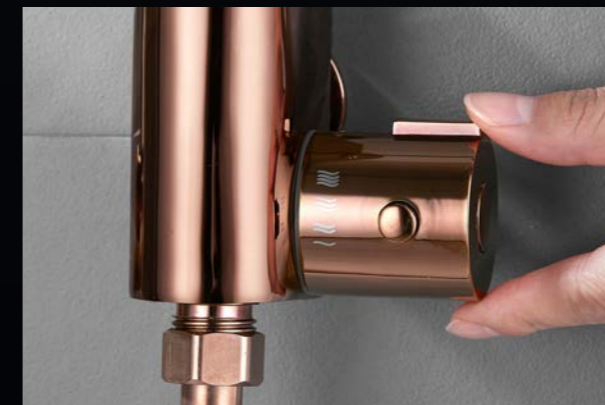

**Premium Evan All-In-One Brass
Thermostatic Douche / Shattaf Set**

Product Code: SF-TH 01-RG
RRP: £180

Dimensions
135 (H) x 63 (L) x 25 (W) mm (spray head)
160 (H) x 77 (L) x 83 (W) mm (valve unit)
Minimum water pressure: 0.5 bar