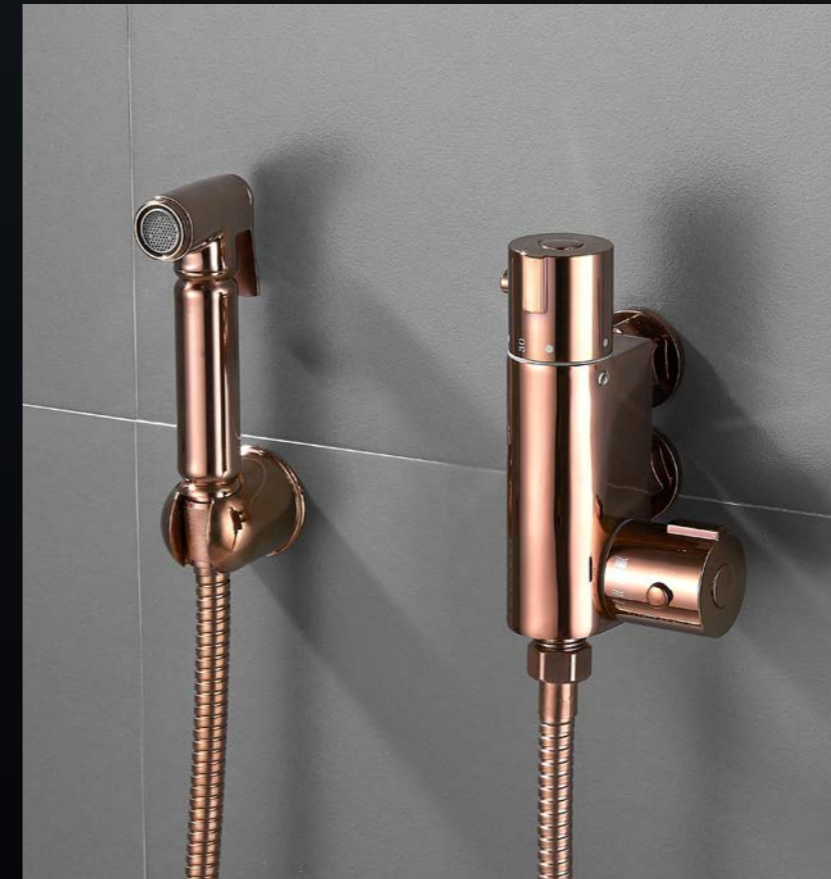

**Premium Evan All-In-One Brass
Thermostatic Douche / Shattaf Set**

Product Code: SF-TH 01-RG
RRP: £180

Dimensions
135 (H) x 63 (L) x 25 (W) mm (spray head)
160 (H) x 77 (L) x 83 (W) mm (valve unit)
Minimum water pressure: 0.5 bar