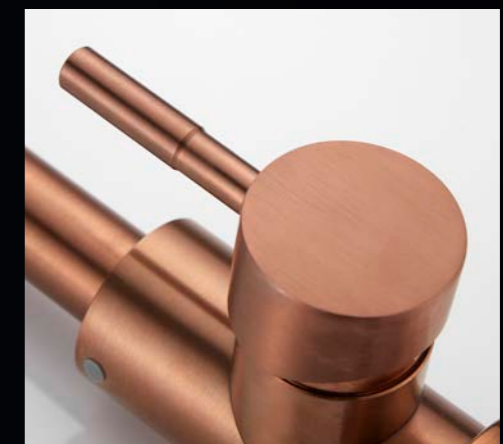

T-Adapter Valve

Product Code:
T-VALVE

**Premium Evelyne
(Detachable Head)**

Product Code: SF 6290-RG
RRP: £340

Dimensions:

495 (H) x 295 (L) x 90 (W) mm
225 (L) mm (Swivel Spout)
Spout height: 93mm (Pullout Handspray)
171mm (Swivel Spout)
Minimum water pressure: 1 bar

Pullout Handspray with spray function

Swivel Spout with stream function

Premium Abode

Product Code: JP 204-BG

RRP: £112

Dimensions

365 (H) x 230 (L) x 90 (W) mm

Spout height: 280mm

Minimum water pressure: 0.5 bar

Premium Abode

Product Code: JP 204-RG

RRP: £112

Dimensions

365 (H) x 230 (L) x 90 (W) mm

Spout height: 280mm

Minimum water pressure: 0.5 bar