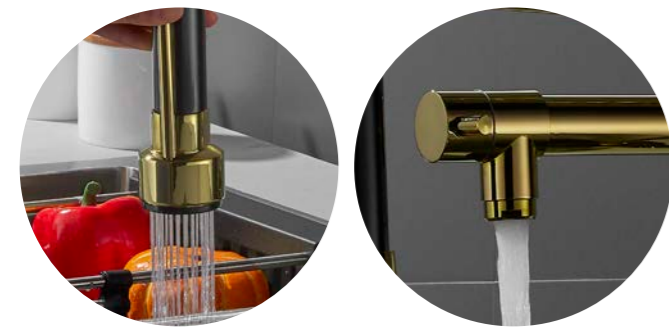

Products showing this icon has an in-built thermostatic switch valve.

All our shower rails can be height adjusted to fit your needs.

Basin taps with this icon comes with a free slotted basin waste.

These icons show the type of fittings used to install the product.

We offer a range of slotted and unslotted basin wastes to suit your need.

This icon shows that the basin waste comes with a tube extension.

Premium Evelyne Pull-out Kitchen Tap

Product Code: SF 6290-G

Dimensions:
 495 (H) x 295 (L) x 90 (W) mm
 225 (L) mm (Swivel Spout)
 Spout height: 93mm (Pullout Handspray)
 171mm (Swivel Spout)
 Minimum water pressure: 1 bar